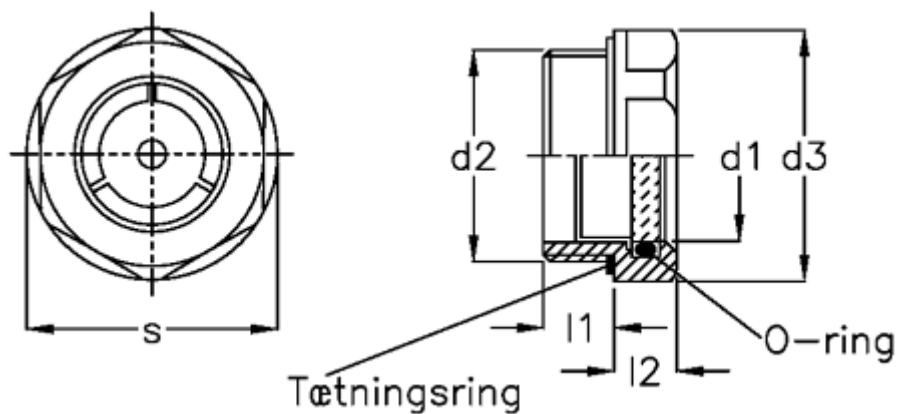

Data Sheet

Article number: 20901550

Description: E+G Oil level sight glass
GN 743-32-M40x1,5-B

Measures

d1	= 32
d2	= M40x1,5
d3	= 50
l1	= 12.0
l2	= 9.0
Max pressure	= -
Max vacuum mbar	= -
s	= 46